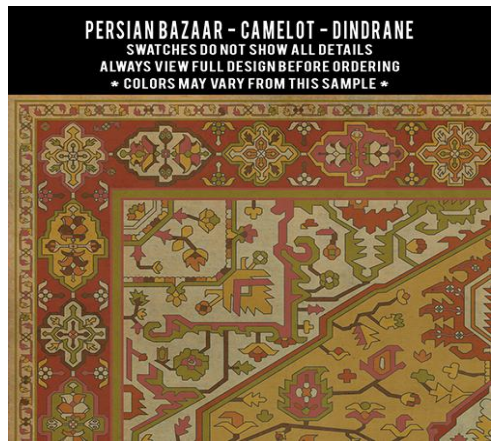

PERSIAN BAZAAR - CAMELOT - BLANCHEFLEUR

SWATCHES DO NOT SHOW ALL DETAILS
ALWAYS VIEW FULL DESIGN BEFORE ORDERING
* COLORS MAY VARY FROM THIS SAMPLE *

PERSIAN BAZAAR - CAMELOT - KING ARTHUR

SWATCHES DO NOT SHOW ALL DETAILS
ALWAYS VIEW FULL DESIGN BEFORE ORDERING
* COLORS MAY VARY FROM THIS SAMPLE *

PERSIAN BAZAAR - CAMELOT - GWENDOLYN

SWATCHES DO NOT SHOW ALL DETAILS
ALWAYS VIEW FULL DESIGN BEFORE ORDERING
* COLORS MAY VARY FROM THIS SAMPLE *

PERSIAN BAZAAR - CAMELOT - GWYDION

SWATCHES DO NOT SHOW ALL DETAILS
ALWAYS VIEW FULL DESIGN BEFORE ORDERING
* COLORS MAY VARY FROM THIS SAMPLE *