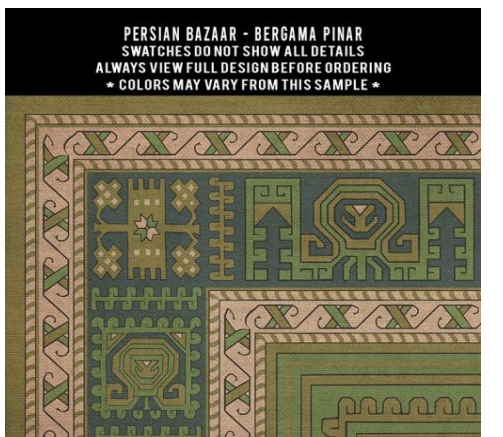

Balouch

With this pattern, the design will change with each size. 72x108 shown

Bergama

With this pattern, the design will change with each size. 72x108 shown

Customer use of
Tabriz: Mithras

Camelot

PERSIAN BAZAAR - CAMELOT - MORGANA
SWATCHES DO NOT SHOW ALL DETAILS
ALWAYS VIEW FULL DESIGN BEFORE ORDERING
* COLORS MAY VARY FROM THIS SAMPLE *

PERSIAN BAZAAR - CAMELOT - SIR GALAHAD
SWATCHES DO NOT SHOW ALL DETAILS
ALWAYS VIEW FULL DESIGN BEFORE ORDERING
* COLORS MAY VARY FROM THIS SAMPLE *

PERSIAN BAZAAR - CAMELOT - EXCALIBUR
SWATCHES DO NOT SHOW ALL DETAILS
ALWAYS VIEW FULL DESIGN BEFORE ORDERING
* COLORS MAY VARY FROM THIS SAMPLE *