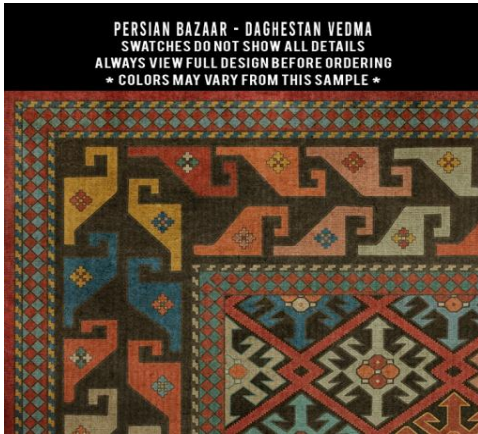

Chual Gul

With this pattern, the design will change with each size. 72x108 shown

Daghestan

With this pattern, the design will change with each size. 72x108 shown

Farahan

With this pattern, the design will change with each size. 72x108 shown