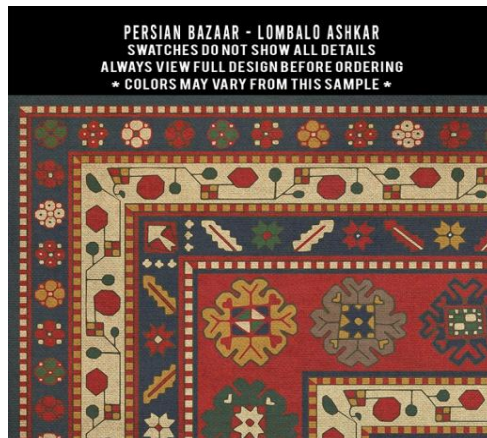

Lombalo

With this pattern, the design will change with each size. 72x108 shown