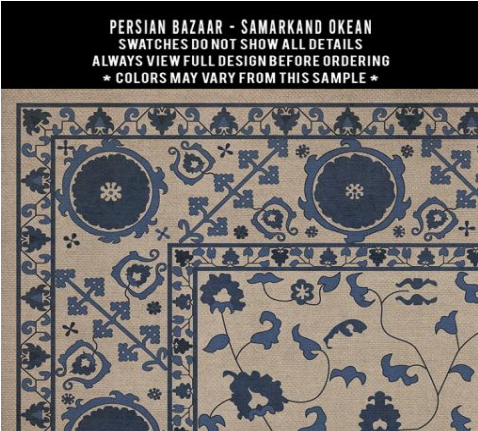

PERSIAN BAZAAR - KINTALA RAKLI
SWATCHES DO NOT SHOW ALL DETAILS
ALWAYS VIEW FULL DESIGN BEFORE ORDERING
* COLORS MAY VARY FROM THIS SAMPLE *

PERSIAN BAZAAR - KINTALA SPIUNI
SWATCHES DO NOT SHOW ALL DETAILS
ALWAYS VIEW FULL DESIGN BEFORE ORDERING
* COLORS MAY VARY FROM THIS SAMPLE *

PERSIAN BAZAAR - KINTALA SVATA
SWATCHES DO NOT SHOW ALL DETAILS
ALWAYS VIEW FULL DESIGN BEFORE ORDERING
* COLORS MAY VARY FROM THIS SAMPLE *

Lombalo

With this pattern, the design will change with each size. 72x108 shown

Samarkand

With this pattern, the design will change with each size. 72x108 shown

Tabriz

PERSIAN BAZAAR - TABRIZ - AMESHA

SWATCHES DO NOT SHOW ALL DETAILS
ALWAYS VIEW FULL DESIGN BEFORE ORDERING
* COLORS MAY VARY FROM THIS SAMPLE *