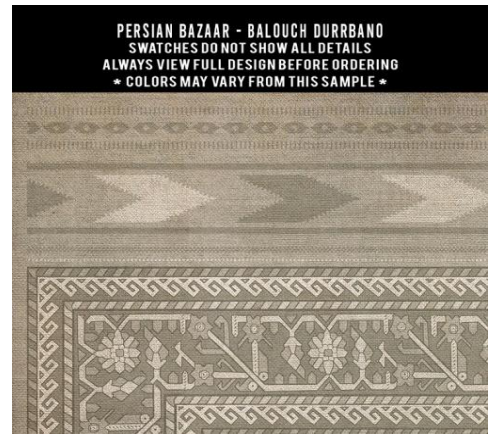

Balouch

With this pattern, the design will change with each size. 72x108 shown