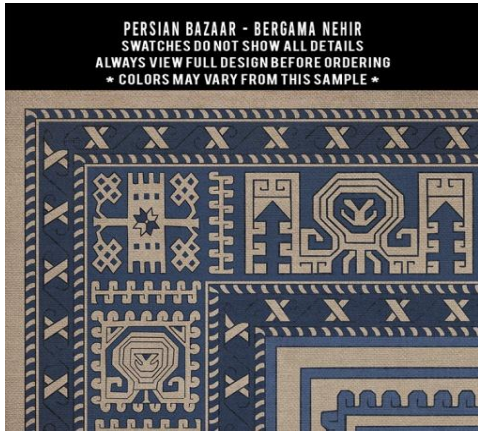

Balouch

With this pattern, the design will change with each size. 72x108 shown

Bergama

With this pattern, the design will change with each size. 72x108 shown

Customer use of
Tabriz: Mithras

Camelot

PERSIAN BAZAAR - CAMELOT - MORGANA
SWATCHES DO NOT SHOW ALL DETAILS
ALWAYS VIEW FULL DESIGN BEFORE ORDERING
* COLORS MAY VARY FROM THIS SAMPLE *

PERSIAN BAZAAR - CAMELOT - SIR GALAHAD
SWATCHES DO NOT SHOW ALL DETAILS
ALWAYS VIEW FULL DESIGN BEFORE ORDERING
* COLORS MAY VARY FROM THIS SAMPLE *

PERSIAN BAZAAR - CAMELOT - EXCALIBUR
SWATCHES DO NOT SHOW ALL DETAILS
ALWAYS VIEW FULL DESIGN BEFORE ORDERING
* COLORS MAY VARY FROM THIS SAMPLE *