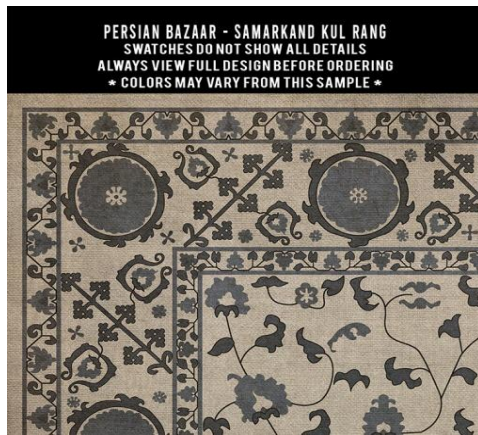

PERSIAN BAZAAR - KINTALA NIVASI
SWATCHES DO NOT SHOW ALL DETAILS
ALWAYS VIEW FULL DESIGN BEFORE ORDERING
* COLORS MAY VARY FROM THIS SAMPLE *

PERSIAN BAZAAR - KINTALA NURI
SWATCHES DO NOT SHOW ALL DETAILS
ALWAYS VIEW FULL DESIGN BEFORE ORDERING
* COLORS MAY VARY FROM THIS SAMPLE *

PERSIAN BAZAAR - KINTALA RAKLI
SWATCHES DO NOT SHOW ALL DETAILS
ALWAYS VIEW FULL DESIGN BEFORE ORDERING
* COLORS MAY VARY FROM THIS SAMPLE *

PERSIAN BAZAAR - KINTALA SPIUNI
SWATCHES DO NOT SHOW ALL DETAILS
ALWAYS VIEW FULL DESIGN BEFORE ORDERING
* COLORS MAY VARY FROM THIS SAMPLE *

PERSIAN BAZAAR - KINTALA SVATA
SWATCHES DO NOT SHOW ALL DETAILS
ALWAYS VIEW FULL DESIGN BEFORE ORDERING
* COLORS MAY VARY FROM THIS SAMPLE *

Lombalo

With this pattern, the design will change with each size. 72x108 shown

Samarkand

With this pattern, the design will change with each size. 72x108 shown

Tabriz

PERSIAN BAZAAR - TABRIZ - AMESHA

SWATCHES DO NOT SHOW ALL DETAILS
ALWAYS VIEW FULL DESIGN BEFORE ORDERING
* COLORS MAY VARY FROM THIS SAMPLE *