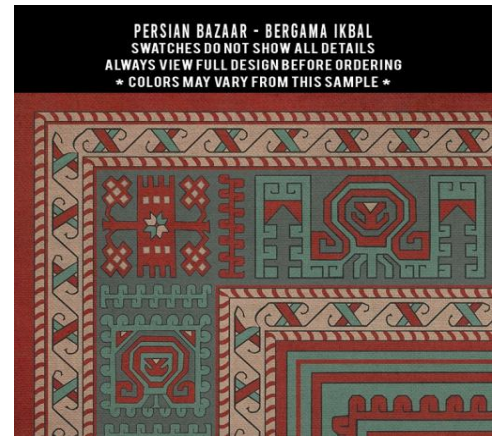

Balouch

With this pattern, the design will change with each size. 72x108 shown

Bergama

With this pattern, the design will change with each size. 72x108 shown

Customer use of
Tabriz: Mithras

Camelot

PERSIAN BAZAAR - CAMELOT - MORGANA
SWATCHES DO NOT SHOW ALL DETAILS
ALWAYS VIEW FULL DESIGN BEFORE ORDERING
* COLORS MAY VARY FROM THIS SAMPLE *