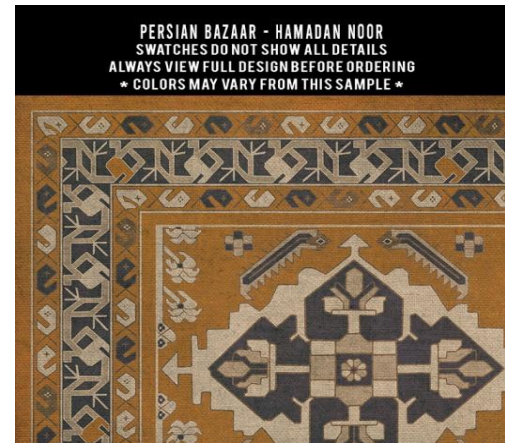

PERSIAN BAZAAR - FARAHAN MEHR
SWATCHES DO NOT SHOW ALL DETAILS
ALWAYS VIEW FULL DESIGN BEFORE ORDERING
* COLORS MAY VARY FROM THIS SAMPLE *

PERSIAN BAZAAR - FARAHAN ROYA
SWATCHES DO NOT SHOW ALL DETAILS
ALWAYS VIEW FULL DESIGN BEFORE ORDERING
* COLORS MAY VARY FROM THIS SAMPLE *

PERSIAN BAZAAR - FARAHAN ZIBA
SWATCHES DO NOT SHOW ALL DETAILS
ALWAYS VIEW FULL DESIGN BEFORE ORDERING
* COLORS MAY VARY FROM THIS SAMPLE *

36x115 Farahan: Roya

Hamaden

With this pattern, the design will change with each size. 72x108 shown

Kintala

With this pattern, the design will change with each size. 72x108 shown

PERSIAN BAZAAR - KINTALA FRUMOS
SWATCHES DO NOT SHOW ALL DETAILS
ALWAYS VIEW FULL DESIGN BEFORE ORDERING
* COLORS MAY VARY FROM THIS SAMPLE *