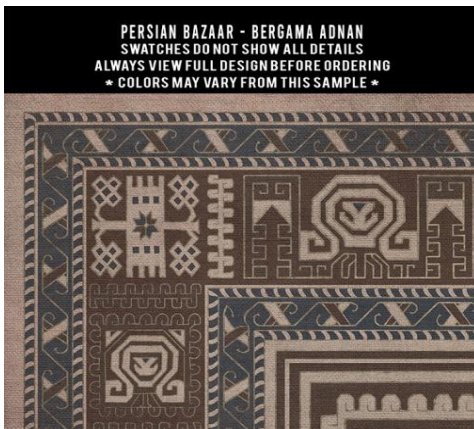

PERSIAN BAZAAR - AGRA - BISHAN
SWATCHES DO NOT SHOW ALL DETAILS
ALWAYS VIEW FULL DESIGN BEFORE ORDERING
* COLORS MAY VARY FROM THIS SAMPLE *

PERSIAN BAZAAR - AGRA - JAHAN
SWATCHES DO NOT SHOW ALL DETAILS
ALWAYS VIEW FULL DESIGN BEFORE ORDERING
* COLORS MAY VARY FROM THIS SAMPLE *

Balouch

With this pattern, the design will change with each size. 72x108 shown

Bergama

With this pattern, the design will change with each size. 72x108 shown

Customer use of
Tabriz: Mithras

Camelot

PERSIAN BAZAAR - CAMELOT - MORGANA
SWATCHES DO NOT SHOW ALL DETAILS
ALWAYS VIEW FULL DESIGN BEFORE ORDERING
* COLORS MAY VARY FROM THIS SAMPLE *

PERSIAN BAZAAR - CAMELOT - SIR GALAHAD
SWATCHES DO NOT SHOW ALL DETAILS
ALWAYS VIEW FULL DESIGN BEFORE ORDERING
* COLORS MAY VARY FROM THIS SAMPLE *

PERSIAN BAZAAR - CAMELOT - EXCALIBUR
SWATCHES DO NOT SHOW ALL DETAILS
ALWAYS VIEW FULL DESIGN BEFORE ORDERING
* COLORS MAY VARY FROM THIS SAMPLE *