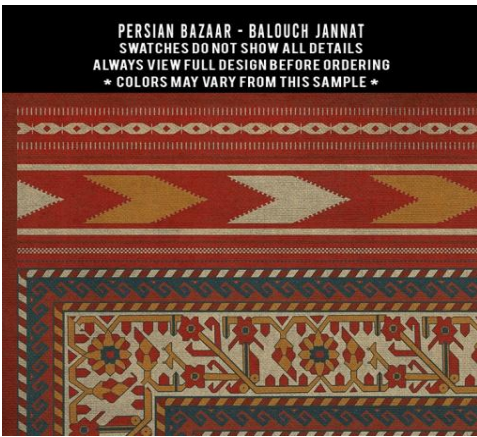

Balouch

With this pattern, the design will change with each size. 72x108 shown