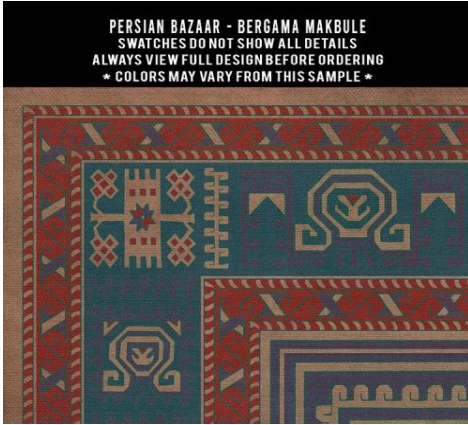

Balouch

With this pattern, the design will change with each size. 72x108 shown

Bergama

With this pattern, the design will change with each size. 72x108 shown

Customer use of
Tabriz: Mithras

Camelot

PERSIAN BAZAAR - CAMELOT - MORGANA
SWATCHES DO NOT SHOW ALL DETAILS
ALWAYS VIEW FULL DESIGN BEFORE ORDERING
* COLORS MAY VARY FROM THIS SAMPLE *

PERSIAN BAZAAR - CAMELOT - SIR GALAHAD
SWATCHES DO NOT SHOW ALL DETAILS
ALWAYS VIEW FULL DESIGN BEFORE ORDERING
* COLORS MAY VARY FROM THIS SAMPLE *

PERSIAN BAZAAR - CAMELOT - EXCALIBUR
SWATCHES DO NOT SHOW ALL DETAILS
ALWAYS VIEW FULL DESIGN BEFORE ORDERING
* COLORS MAY VARY FROM THIS SAMPLE *