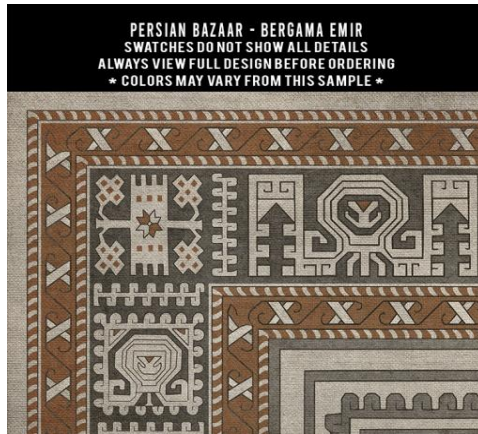

Balouch

With this pattern, the design will change with each size. 72x108 shown

Bergama

With this pattern, the design will change with each size. 72x108 shown

Customer use of
Tabriz: Mithras

Camelot

PERSIAN BAZAAR - CAMELOT - MORGANA
SWATCHES DO NOT SHOW ALL DETAILS
ALWAYS VIEW FULL DESIGN BEFORE ORDERING
* COLORS MAY VARY FROM THIS SAMPLE *