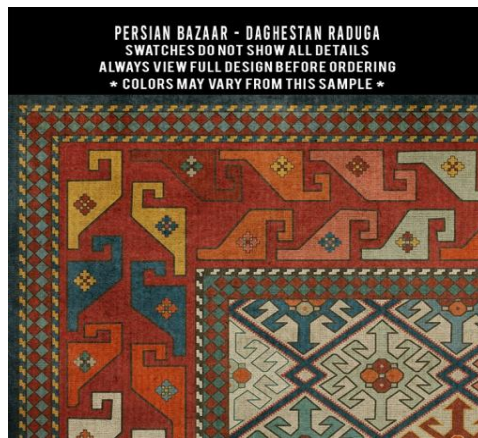

PERSIAN BAZAAR - CAMELOT - BLANCHEFLEUR

SWATCHES DO NOT SHOW ALL DETAILS
ALWAYS VIEW FULL DESIGN BEFORE ORDERING
* COLORS MAY VARY FROM THIS SAMPLE *

PERSIAN BAZAAR - CAMELOT - KING ARTHUR

SWATCHES DO NOT SHOW ALL DETAILS
ALWAYS VIEW FULL DESIGN BEFORE ORDERING
* COLORS MAY VARY FROM THIS SAMPLE *

PERSIAN BAZAAR - CAMELOT - GWENDOLYN

SWATCHES DO NOT SHOW ALL DETAILS
ALWAYS VIEW FULL DESIGN BEFORE ORDERING
* COLORS MAY VARY FROM THIS SAMPLE *

PERSIAN BAZAAR - CAMELOT - GWYDION

SWATCHES DO NOT SHOW ALL DETAILS
ALWAYS VIEW FULL DESIGN BEFORE ORDERING
* COLORS MAY VARY FROM THIS SAMPLE *

Chual Gul

With this pattern, the design will change with each size. 72x108 shown

Daghestan

With this pattern, the design will change with each size. 72x108 shown

Farahan

With this pattern, the design will change with each size. 72x108 shown

PERSIAN BAZAAR - FARAHAN AVA
SWATCHES DO NOT SHOW ALL DETAILS
ALWAYS VIEW FULL DESIGN BEFORE ORDERING
* COLORS MAY VARY FROM THIS SAMPLE *

PERSIAN BAZAAR - FARAHAN AZAR
SWATCHES DO NOT SHOW ALL DETAILS
ALWAYS VIEW FULL DESIGN BEFORE ORDERING
* COLORS MAY VARY FROM THIS SAMPLE *