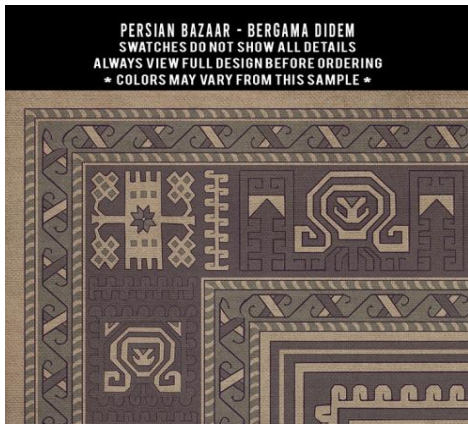

Balouch

With this pattern, the design will change with each size. 72x108 shown

Bergama

With this pattern, the design will change with each size. 72x108 shown

Customer use of
Tabriz: Mithras

Camelot

PERSIAN BAZAAR - CAMELOT - MORGANA
SWATCHES DO NOT SHOW ALL DETAILS
ALWAYS VIEW FULL DESIGN BEFORE ORDERING
* COLORS MAY VARY FROM THIS SAMPLE *