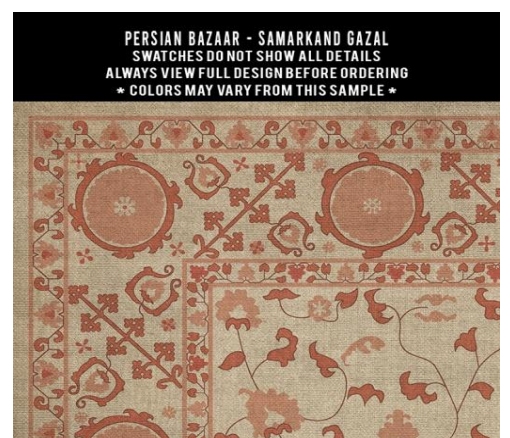

PERSIAN BAZAAR - KINTALA RAKLI
SWATCHES DO NOT SHOW ALL DETAILS
ALWAYS VIEW FULL DESIGN BEFORE ORDERING
* COLORS MAY VARY FROM THIS SAMPLE *

PERSIAN BAZAAR - KINTALA SPIUNI
SWATCHES DO NOT SHOW ALL DETAILS
ALWAYS VIEW FULL DESIGN BEFORE ORDERING
* COLORS MAY VARY FROM THIS SAMPLE *

PERSIAN BAZAAR - KINTALA SVATA
SWATCHES DO NOT SHOW ALL DETAILS
ALWAYS VIEW FULL DESIGN BEFORE ORDERING
* COLORS MAY VARY FROM THIS SAMPLE *

Lombalo

With this pattern, the design will change with each size. 72x108 shown

Samarkand

With this pattern, the design will change with each size. 72x108 shown

Tabriz

PERSIAN BAZAAR - TABRIZ - AMESHA

SWATCHES DO NOT SHOW ALL DETAILS
ALWAYS VIEW FULL DESIGN BEFORE ORDERING
* COLORS MAY VARY FROM THIS SAMPLE *