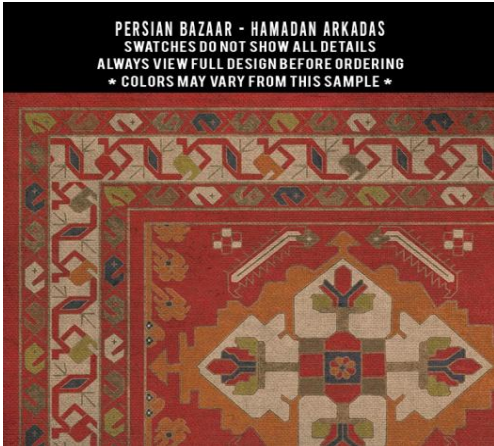

PERSIAN BAZAAR - FARAHAN MEHR
SWATCHES DO NOT SHOW ALL DETAILS
ALWAYS VIEW FULL DESIGN BEFORE ORDERING
* COLORS MAY VARY FROM THIS SAMPLE *

PERSIAN BAZAAR - FARAHAN ROYA
SWATCHES DO NOT SHOW ALL DETAILS
ALWAYS VIEW FULL DESIGN BEFORE ORDERING
* COLORS MAY VARY FROM THIS SAMPLE *

PERSIAN BAZAAR - FARAHAN ZIBA
SWATCHES DO NOT SHOW ALL DETAILS
ALWAYS VIEW FULL DESIGN BEFORE ORDERING
* COLORS MAY VARY FROM THIS SAMPLE *

36x115 Farahan: Roya

Hamaden

With this pattern, the design will change with each size. 72x108 shown

Kintala

With this pattern, the design will change with each size. 72x108 shown

PERSIAN BAZAAR - KINTALA FRUMOS
SWATCHES DO NOT SHOW ALL DETAILS
ALWAYS VIEW FULL DESIGN BEFORE ORDERING
* COLORS MAY VARY FROM THIS SAMPLE *