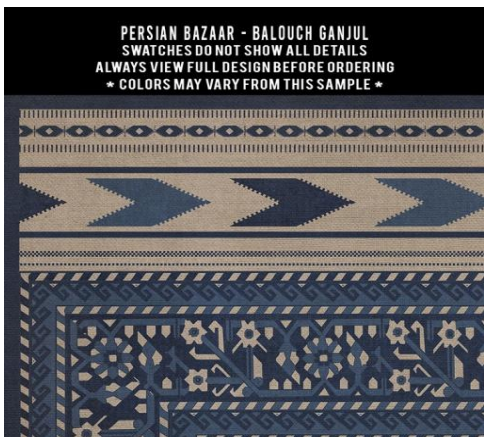

Balouch

With this pattern, the design will change with each size. 72x108 shown