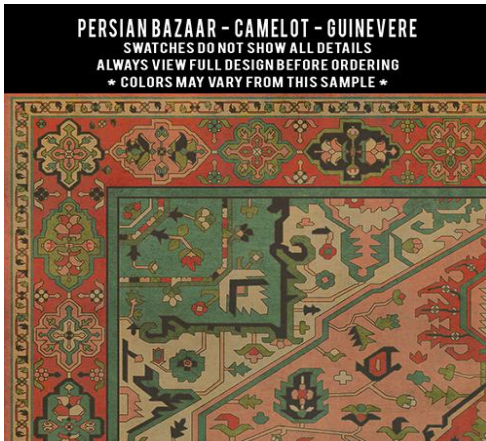

PERSIAN BAZAAR - CAMELOT - BLANCHEFLEUR

SWATCHES DO NOT SHOW ALL DETAILS
ALWAYS VIEW FULL DESIGN BEFORE ORDERING
* COLORS MAY VARY FROM THIS SAMPLE *

PERSIAN BAZAAR - CAMELOT - KING ARTHUR

SWATCHES DO NOT SHOW ALL DETAILS
ALWAYS VIEW FULL DESIGN BEFORE ORDERING
* COLORS MAY VARY FROM THIS SAMPLE *

PERSIAN BAZAAR - CAMELOT - GWENDOLYN

SWATCHES DO NOT SHOW ALL DETAILS
ALWAYS VIEW FULL DESIGN BEFORE ORDERING
* COLORS MAY VARY FROM THIS SAMPLE *

PERSIAN BAZAAR - CAMELOT - GWYDION

SWATCHES DO NOT SHOW ALL DETAILS
ALWAYS VIEW FULL DESIGN BEFORE ORDERING
* COLORS MAY VARY FROM THIS SAMPLE *