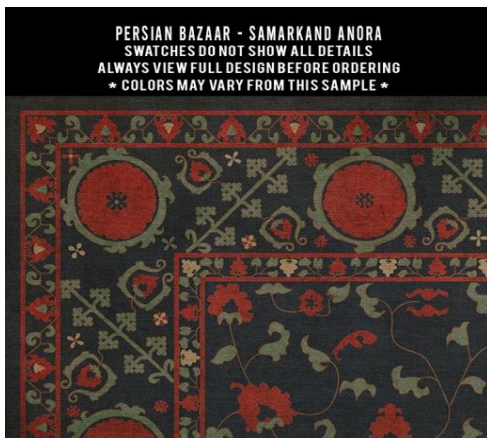

PERSIAN BAZAAR - KINTALA RAKLI
SWATCHES DO NOT SHOW ALL DETAILS
ALWAYS VIEW FULL DESIGN BEFORE ORDERING
* COLORS MAY VARY FROM THIS SAMPLE *

PERSIAN BAZAAR - KINTALA SPIUNI
SWATCHES DO NOT SHOW ALL DETAILS
ALWAYS VIEW FULL DESIGN BEFORE ORDERING
* COLORS MAY VARY FROM THIS SAMPLE *

PERSIAN BAZAAR - KINTALA SVATA
SWATCHES DO NOT SHOW ALL DETAILS
ALWAYS VIEW FULL DESIGN BEFORE ORDERING
* COLORS MAY VARY FROM THIS SAMPLE *

Lombalo

With this pattern, the design will change with each size. 72x108 shown

Samarkand

With this pattern, the design will change with each size. 72x108 shown

Tabriz

PERSIAN BAZAAR - TABRIZ - AMESHA

SWATCHES DO NOT SHOW ALL DETAILS
ALWAYS VIEW FULL DESIGN BEFORE ORDERING
* COLORS MAY VARY FROM THIS SAMPLE *