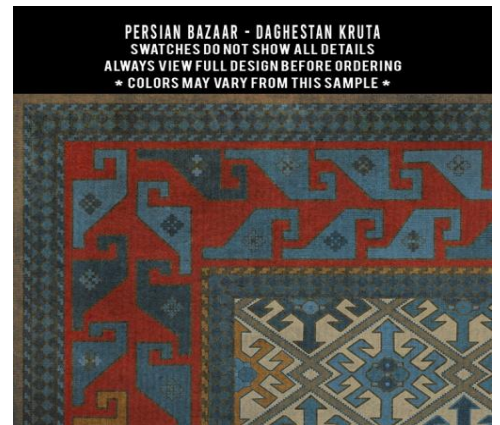

Chual Gul

With this pattern, the design will change with each size. 72x108 shown

Daghestan

With this pattern, the design will change with each size. 72x108 shown

Farahan

With this pattern, the design will change with each size. 72x108 shown

PERSIAN BAZAAR - FARAHAN AVA
SWATCHES DO NOT SHOW ALL DETAILS
ALWAYS VIEW FULL DESIGN BEFORE ORDERING
* COLORS MAY VARY FROM THIS SAMPLE *

PERSIAN BAZAAR - FARAHAN AZAR
SWATCHES DO NOT SHOW ALL DETAILS
ALWAYS VIEW FULL DESIGN BEFORE ORDERING
* COLORS MAY VARY FROM THIS SAMPLE *