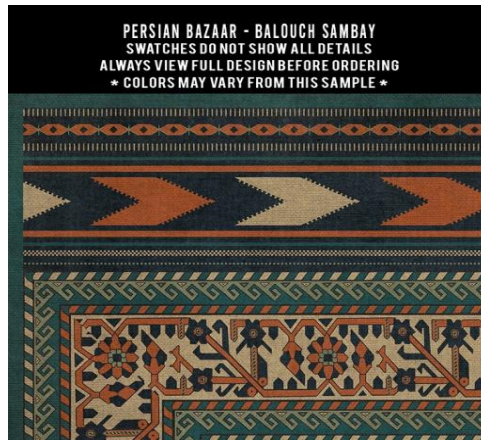

PERSIAN BAZAAR - AGRA - BISHAN
SWATCHES DO NOT SHOW ALL DETAILS
ALWAYS VIEW FULL DESIGN BEFORE ORDERING
* COLORS MAY VARY FROM THIS SAMPLE *

PERSIAN BAZAAR - AGRA - JAHAN
SWATCHES DO NOT SHOW ALL DETAILS
ALWAYS VIEW FULL DESIGN BEFORE ORDERING
* COLORS MAY VARY FROM THIS SAMPLE *

Balouch

With this pattern, the design will change with each size. 72x108 shown

Bergama

With this pattern, the design will change with each size. 72x108 shown

Customer use of
Tabriz: Mithras

Camelot

PERSIAN BAZAAR - CAMELOT - MORGANA
SWATCHES DO NOT SHOW ALL DETAILS
ALWAYS VIEW FULL DESIGN BEFORE ORDERING
* COLORS MAY VARY FROM THIS SAMPLE *