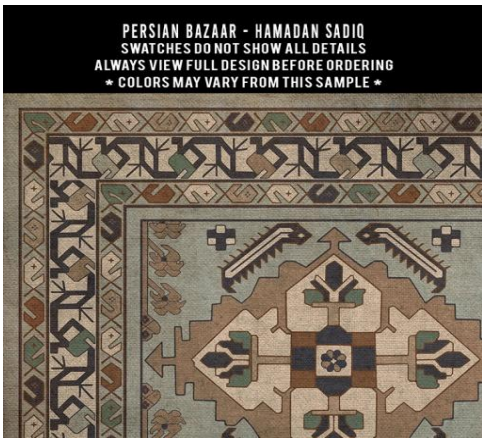

PERSIAN BAZAAR - FARAHAN MEHR
SWATCHES DO NOT SHOW ALL DETAILS
ALWAYS VIEW FULL DESIGN BEFORE ORDERING
* COLORS MAY VARY FROM THIS SAMPLE *

PERSIAN BAZAAR - FARAHAN ROYA
SWATCHES DO NOT SHOW ALL DETAILS
ALWAYS VIEW FULL DESIGN BEFORE ORDERING
* COLORS MAY VARY FROM THIS SAMPLE *

PERSIAN BAZAAR - FARAHAN ZIBA
SWATCHES DO NOT SHOW ALL DETAILS
ALWAYS VIEW FULL DESIGN BEFORE ORDERING
* COLORS MAY VARY FROM THIS SAMPLE *

36x115 Farahan: Roya

Hamaden

With this pattern, the design will change with each size. 72x108 shown