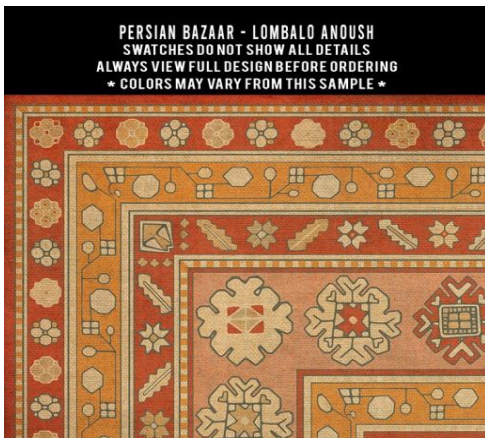

Lombalo

With this pattern, the design will change with each size. 72x108 shown