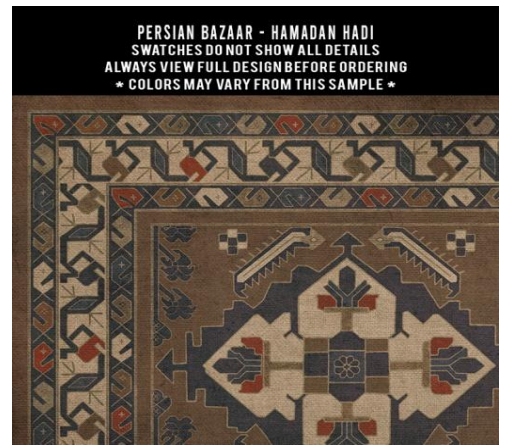

PERSIAN BAZAAR - FARAHAN MEHR
SWATCHES DO NOT SHOW ALL DETAILS
ALWAYS VIEW FULL DESIGN BEFORE ORDERING
* COLORS MAY VARY FROM THIS SAMPLE *

PERSIAN BAZAAR - FARAHAN ROYA
SWATCHES DO NOT SHOW ALL DETAILS
ALWAYS VIEW FULL DESIGN BEFORE ORDERING
* COLORS MAY VARY FROM THIS SAMPLE *

PERSIAN BAZAAR - FARAHAN ZIBA
SWATCHES DO NOT SHOW ALL DETAILS
ALWAYS VIEW FULL DESIGN BEFORE ORDERING
* COLORS MAY VARY FROM THIS SAMPLE *

36x115 Farahan: Roya

Hamaden

With this pattern, the design will change with each size. 72x108 shown