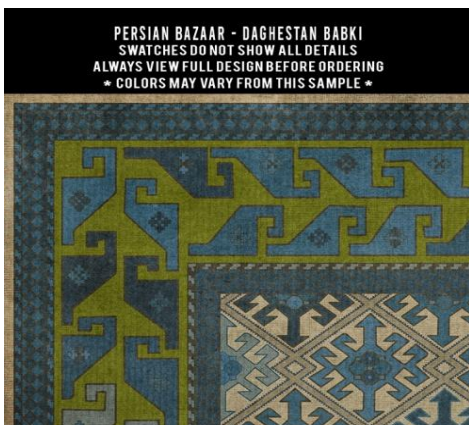

Chual Gul

With this pattern, the design will change with each size. 72x108 shown

Daghestan

With this pattern, the design will change with each size. 72x108 shown

Farahan

With this pattern, the design will change with each size. 72x108 shown

PERSIAN BAZAAR - FARAHAN AVA
SWATCHES DO NOT SHOW ALL DETAILS
ALWAYS VIEW FULL DESIGN BEFORE ORDERING
* COLORS MAY VARY FROM THIS SAMPLE *

PERSIAN BAZAAR - FARAHAN AZAR
SWATCHES DO NOT SHOW ALL DETAILS
ALWAYS VIEW FULL DESIGN BEFORE ORDERING
* COLORS MAY VARY FROM THIS SAMPLE *