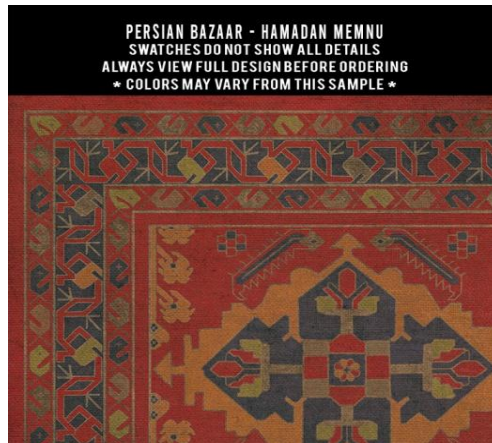

PERSIAN BAZAAR - FARAHAN FIRDAUS
SWATCHES DO NOT SHOW ALL DETAILS
ALWAYS VIEW FULL DESIGN BEFORE ORDERING
* COLORS MAY VARY FROM THIS SAMPLE *

PERSIAN BAZAAR - FARAHAN MAHTAB
SWATCHES DO NOT SHOW ALL DETAILS
ALWAYS VIEW FULL DESIGN BEFORE ORDERING
* COLORS MAY VARY FROM THIS SAMPLE *

PERSIAN BAZAAR - FARAHAN MEHR
SWATCHES DO NOT SHOW ALL DETAILS
ALWAYS VIEW FULL DESIGN BEFORE ORDERING
* COLORS MAY VARY FROM THIS SAMPLE *

PERSIAN BAZAAR - FARAHAN ROYA
SWATCHES DO NOT SHOW ALL DETAILS
ALWAYS VIEW FULL DESIGN BEFORE ORDERING
* COLORS MAY VARY FROM THIS SAMPLE *

PERSIAN BAZAAR - FARAHAN ZIBA
SWATCHES DO NOT SHOW ALL DETAILS
ALWAYS VIEW FULL DESIGN BEFORE ORDERING
* COLORS MAY VARY FROM THIS SAMPLE *

36x115 Farahan: Roya

Hamaden

With this pattern, the design will change with each size. 72x108 shown

Kintala

With this pattern, the design will change with each size. 72x108 shown

PERSIAN BAZAAR - KINTALA FRUMOS
SWATCHES DO NOT SHOW ALL DETAILS
ALWAYS VIEW FULL DESIGN BEFORE ORDERING
* COLORS MAY VARY FROM THIS SAMPLE *