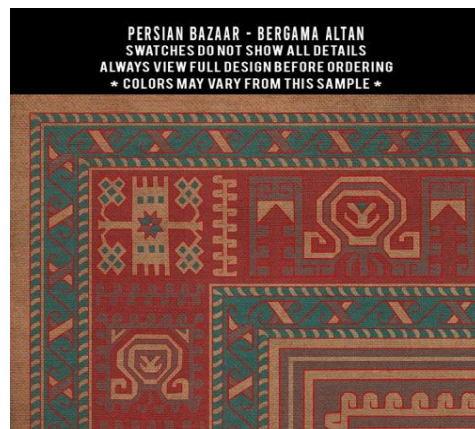

PERSIAN BAZAAR - AGRA - BISHAN
SWATCHES DO NOT SHOW ALL DETAILS
ALWAYS VIEW FULL DESIGN BEFORE ORDERING
* COLORS MAY VARY FROM THIS SAMPLE *

PERSIAN BAZAAR - AGRA - JAHAN
SWATCHES DO NOT SHOW ALL DETAILS
ALWAYS VIEW FULL DESIGN BEFORE ORDERING
* COLORS MAY VARY FROM THIS SAMPLE *

Balouch

With this pattern, the design will change with each size. 72x108 shown

Bergama

With this pattern, the design will change with each size. 72x108 shown

Customer use of
Tabriz: Mithras

Camelot

PERSIAN BAZAAR - CAMELOT - MORGANA
SWATCHES DO NOT SHOW ALL DETAILS
ALWAYS VIEW FULL DESIGN BEFORE ORDERING
* COLORS MAY VARY FROM THIS SAMPLE *

PERSIAN BAZAAR - CAMELOT - SIR GALAHAD
SWATCHES DO NOT SHOW ALL DETAILS
ALWAYS VIEW FULL DESIGN BEFORE ORDERING
* COLORS MAY VARY FROM THIS SAMPLE *

PERSIAN BAZAAR - CAMELOT - EXCALIBUR
SWATCHES DO NOT SHOW ALL DETAILS
ALWAYS VIEW FULL DESIGN BEFORE ORDERING
* COLORS MAY VARY FROM THIS SAMPLE *