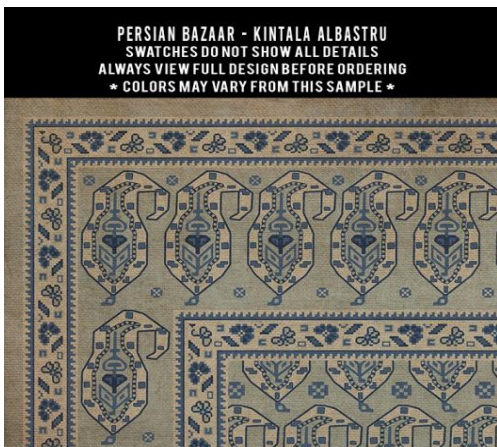

PERSIAN BAZAAR - FARAHAN MEHR
SWATCHES DO NOT SHOW ALL DETAILS
ALWAYS VIEW FULL DESIGN BEFORE ORDERING
* COLORS MAY VARY FROM THIS SAMPLE *

PERSIAN BAZAAR - FARAHAN ROYA
SWATCHES DO NOT SHOW ALL DETAILS
ALWAYS VIEW FULL DESIGN BEFORE ORDERING
* COLORS MAY VARY FROM THIS SAMPLE *

PERSIAN BAZAAR - FARAHAN ZIBA
SWATCHES DO NOT SHOW ALL DETAILS
ALWAYS VIEW FULL DESIGN BEFORE ORDERING
* COLORS MAY VARY FROM THIS SAMPLE *

36x115 Farahan: Roya

Hamaden

With this pattern, the design will change with each size. 72x108 shown

Kintala

With this pattern, the design will change with each size. 72x108 shown

PERSIAN BAZAAR - KINTALA FRUMOS
SWATCHES DO NOT SHOW ALL DETAILS
ALWAYS VIEW FULL DESIGN BEFORE ORDERING
* COLORS MAY VARY FROM THIS SAMPLE *