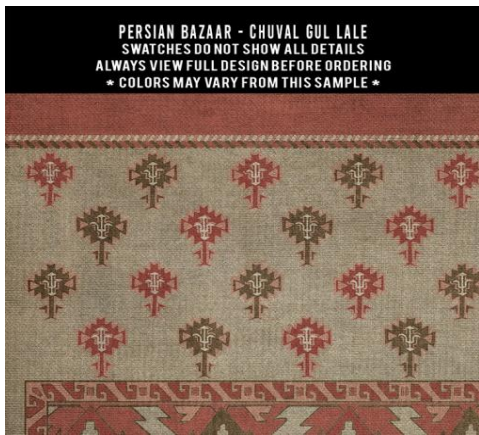

Daghestan

With this pattern, the design will change with each size. 72x108 shown