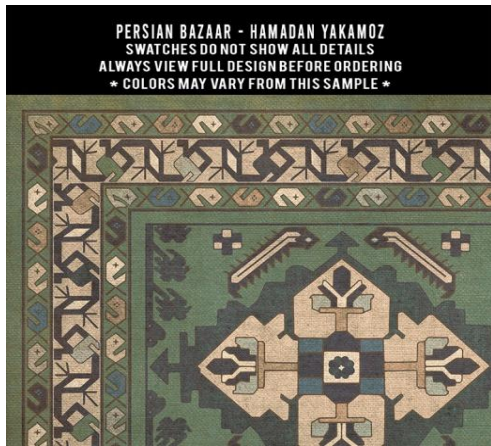

PERSIAN BAZAAR - FARAHAN MEHR
SWATCHES DO NOT SHOW ALL DETAILS
ALWAYS VIEW FULL DESIGN BEFORE ORDERING
* COLORS MAY VARY FROM THIS SAMPLE *

PERSIAN BAZAAR - FARAHAN ROYA
SWATCHES DO NOT SHOW ALL DETAILS
ALWAYS VIEW FULL DESIGN BEFORE ORDERING
* COLORS MAY VARY FROM THIS SAMPLE *

PERSIAN BAZAAR - FARAHAN ZIBA
SWATCHES DO NOT SHOW ALL DETAILS
ALWAYS VIEW FULL DESIGN BEFORE ORDERING
* COLORS MAY VARY FROM THIS SAMPLE *

36x115 Farahan: Roya

Hamaden

With this pattern, the design will change with each size. 72x108 shown

Kintala

With this pattern, the design will change with each size. 72x108 shown

PERSIAN BAZAAR - KINTALA FRUMOS
SWATCHES DO NOT SHOW ALL DETAILS
ALWAYS VIEW FULL DESIGN BEFORE ORDERING
* COLORS MAY VARY FROM THIS SAMPLE *