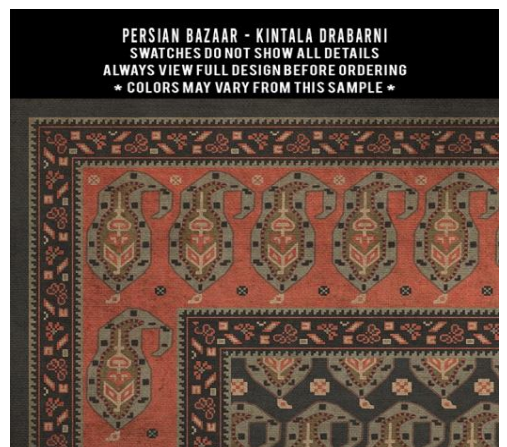

Kintala

With this pattern, the design will change with each size. 72x108 shown