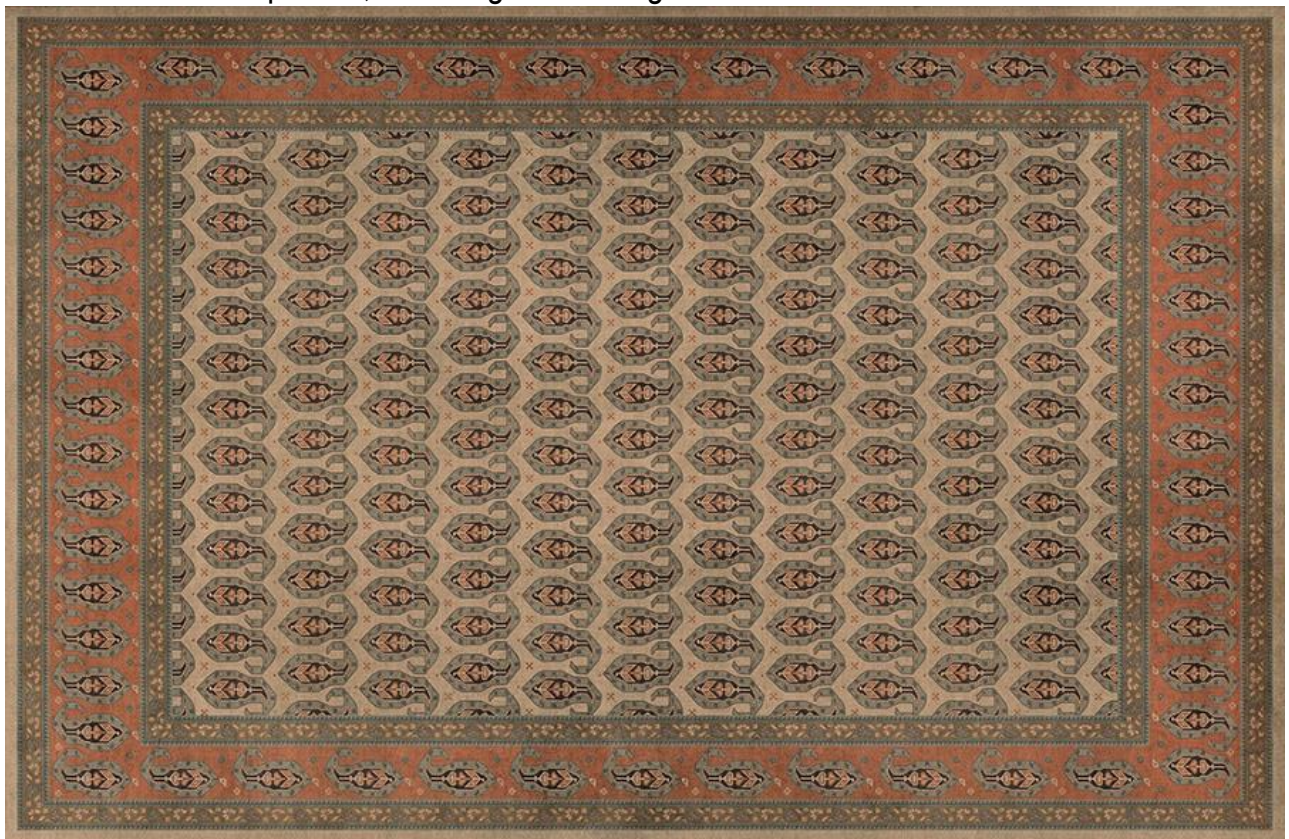

Kintala

With this pattern, the design will change with each size. 72x108 shown