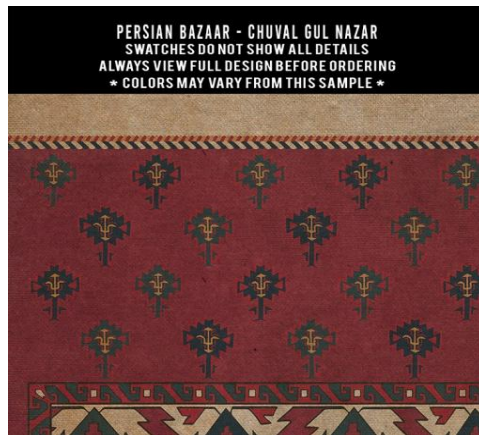

Daghestan

With this pattern, the design will change with each size. 72x108 shown