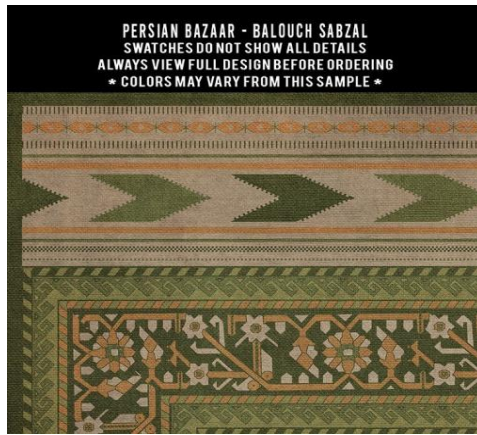

Balouch

With this pattern, the design will change with each size. 72x108 shown