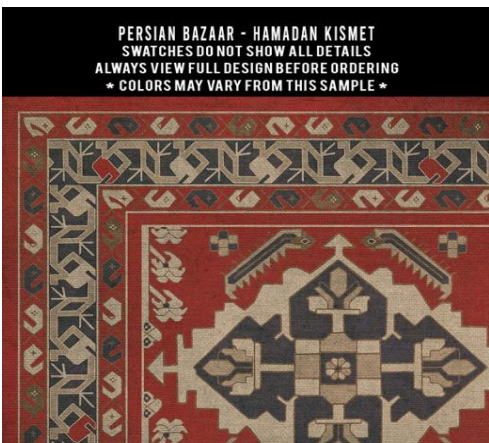

PERSIAN BAZAAR - FARAHAN MEHR
SWATCHES DO NOT SHOW ALL DETAILS
ALWAYS VIEW FULL DESIGN BEFORE ORDERING
* COLORS MAY VARY FROM THIS SAMPLE *

PERSIAN BAZAAR - FARAHAN ROYA
SWATCHES DO NOT SHOW ALL DETAILS
ALWAYS VIEW FULL DESIGN BEFORE ORDERING
* COLORS MAY VARY FROM THIS SAMPLE *

PERSIAN BAZAAR - FARAHAN ZIBA
SWATCHES DO NOT SHOW ALL DETAILS
ALWAYS VIEW FULL DESIGN BEFORE ORDERING
* COLORS MAY VARY FROM THIS SAMPLE *

36x115 Farahan: Roya

Hamaden

With this pattern, the design will change with each size. 72x108 shown