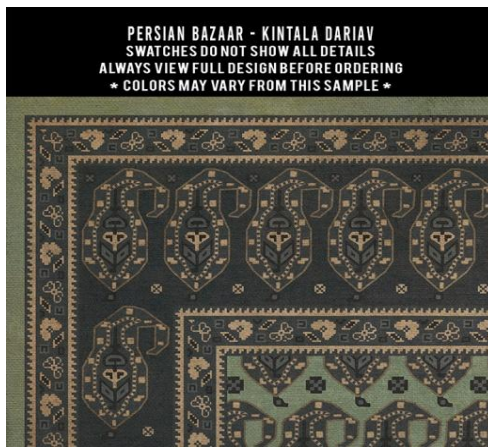

PERSIAN BAZAAR - FARAHAN FIRDAUS
SWATCHES DO NOT SHOW ALL DETAILS
ALWAYS VIEW FULL DESIGN BEFORE ORDERING
* COLORS MAY VARY FROM THIS SAMPLE *

PERSIAN BAZAAR - FARAHAN MAHTAB
SWATCHES DO NOT SHOW ALL DETAILS
ALWAYS VIEW FULL DESIGN BEFORE ORDERING
* COLORS MAY VARY FROM THIS SAMPLE *

PERSIAN BAZAAR - FARAHAN MEHR
SWATCHES DO NOT SHOW ALL DETAILS
ALWAYS VIEW FULL DESIGN BEFORE ORDERING
* COLORS MAY VARY FROM THIS SAMPLE *

PERSIAN BAZAAR - FARAHAN ROYA
SWATCHES DO NOT SHOW ALL DETAILS
ALWAYS VIEW FULL DESIGN BEFORE ORDERING
* COLORS MAY VARY FROM THIS SAMPLE *

PERSIAN BAZAAR - FARAHAN ZIBA
SWATCHES DO NOT SHOW ALL DETAILS
ALWAYS VIEW FULL DESIGN BEFORE ORDERING
* COLORS MAY VARY FROM THIS SAMPLE *

36x115 Farahan: Roya

Hamaden

With this pattern, the design will change with each size. 72x108 shown

Kintala

With this pattern, the design will change with each size. 72x108 shown

PERSIAN BAZAAR - KINTALA FRUMOS
SWATCHES DO NOT SHOW ALL DETAILS
ALWAYS VIEW FULL DESIGN BEFORE ORDERING
* COLORS MAY VARY FROM THIS SAMPLE *