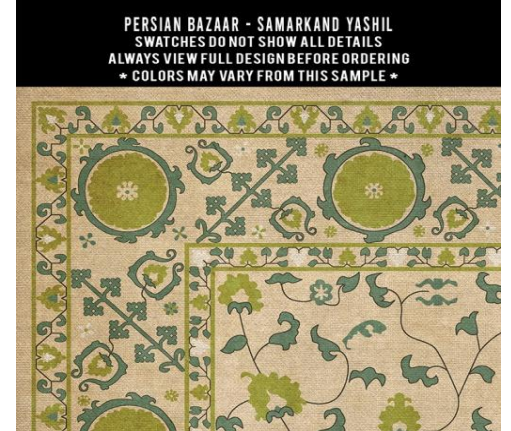

PERSIAN BAZAAR - KINTALA RAKLI
SWATCHES DO NOT SHOW ALL DETAILS
ALWAYS VIEW FULL DESIGN BEFORE ORDERING
* COLORS MAY VARY FROM THIS SAMPLE *

PERSIAN BAZAAR - KINTALA SPIUNI
SWATCHES DO NOT SHOW ALL DETAILS
ALWAYS VIEW FULL DESIGN BEFORE ORDERING
* COLORS MAY VARY FROM THIS SAMPLE *

PERSIAN BAZAAR - KINTALA SVATA
SWATCHES DO NOT SHOW ALL DETAILS
ALWAYS VIEW FULL DESIGN BEFORE ORDERING
* COLORS MAY VARY FROM THIS SAMPLE *

Lombalo

With this pattern, the design will change with each size. 72x108 shown

Samarkand

With this pattern, the design will change with each size. 72x108 shown

Tabriz

PERSIAN BAZAAR - TABRIZ - AMESHA

SWATCHES DO NOT SHOW ALL DETAILS
ALWAYS VIEW FULL DESIGN BEFORE ORDERING
* COLORS MAY VARY FROM THIS SAMPLE *