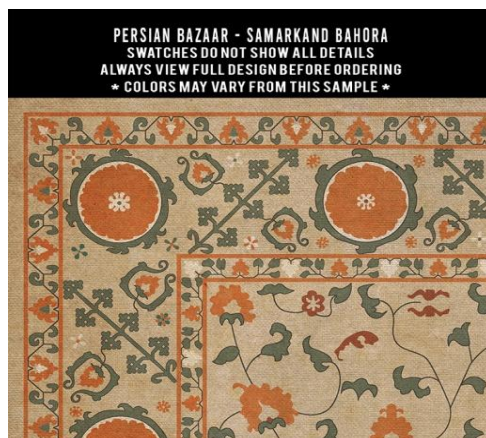

PERSIAN BAZAAR - KINTALA SVATA
SWATCHES DO NOT SHOW ALL DETAILS
ALWAYS VIEW FULL DESIGN BEFORE ORDERING
* COLORS MAY VARY FROM THIS SAMPLE *

Lombalo

With this pattern, the design will change with each size. 72x108 shown

Samarkand

With this pattern, the design will change with each size. 72x108 shown

Tabriz

PERSIAN BAZAAR - TABRIZ - AMESHA

SWATCHES DO NOT SHOW ALL DETAILS
ALWAYS VIEW FULL DESIGN BEFORE ORDERING
* COLORS MAY VARY FROM THIS SAMPLE *