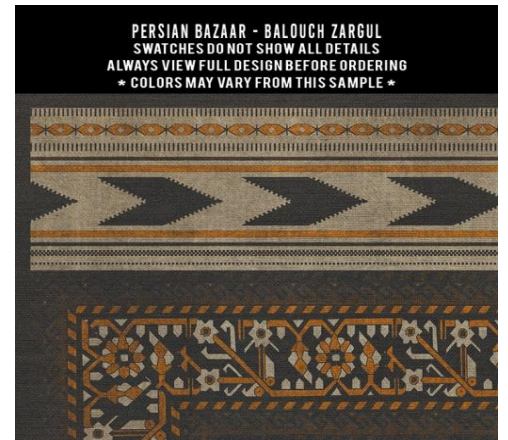

Bergama

With this pattern, the design will change with each size. 72x108 shown