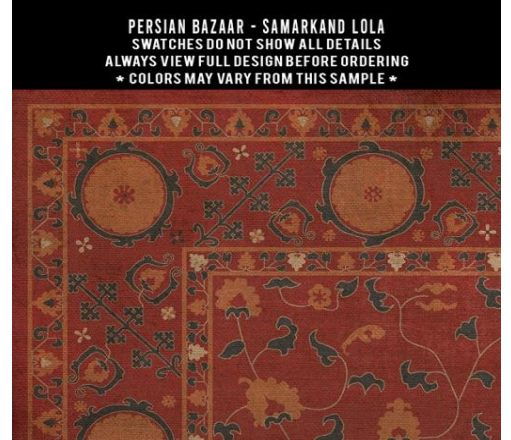

PERSIAN BAZAAR - KINTALA RAKLI
SWATCHES DO NOT SHOW ALL DETAILS
ALWAYS VIEW FULL DESIGN BEFORE ORDERING
* COLORS MAY VARY FROM THIS SAMPLE *

PERSIAN BAZAAR - KINTALA SPIUNI
SWATCHES DO NOT SHOW ALL DETAILS
ALWAYS VIEW FULL DESIGN BEFORE ORDERING
* COLORS MAY VARY FROM THIS SAMPLE *

PERSIAN BAZAAR - KINTALA SVATA
SWATCHES DO NOT SHOW ALL DETAILS
ALWAYS VIEW FULL DESIGN BEFORE ORDERING
* COLORS MAY VARY FROM THIS SAMPLE *

Lombalo

With this pattern, the design will change with each size. 72x108 shown

Samarkand

With this pattern, the design will change with each size. 72x108 shown

Tabriz

PERSIAN BAZAAR - TABRIZ - AMESHA

SWATCHES DO NOT SHOW ALL DETAILS
ALWAYS VIEW FULL DESIGN BEFORE ORDERING
* COLORS MAY VARY FROM THIS SAMPLE *