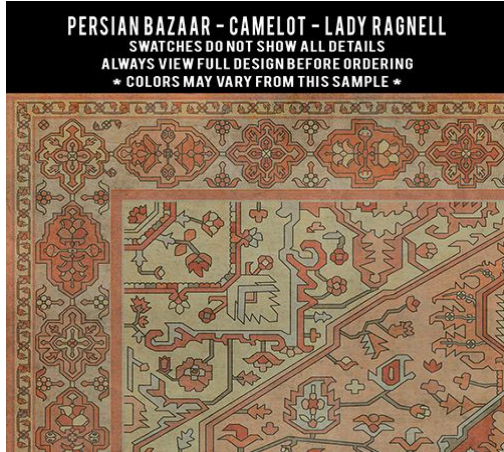

PERSIAN BAZAAR - CAMELOT - BLANCHEFLEUR

SWATCHES DO NOT SHOW ALL DETAILS
ALWAYS VIEW FULL DESIGN BEFORE ORDERING
* COLORS MAY VARY FROM THIS SAMPLE *

PERSIAN BAZAAR - CAMELOT - KING ARTHUR

SWATCHES DO NOT SHOW ALL DETAILS
ALWAYS VIEW FULL DESIGN BEFORE ORDERING
* COLORS MAY VARY FROM THIS SAMPLE *

PERSIAN BAZAAR - CAMELOT - GWENDOLYN

SWATCHES DO NOT SHOW ALL DETAILS
ALWAYS VIEW FULL DESIGN BEFORE ORDERING
* COLORS MAY VARY FROM THIS SAMPLE *

PERSIAN BAZAAR - CAMELOT - GWYDION

SWATCHES DO NOT SHOW ALL DETAILS
ALWAYS VIEW FULL DESIGN BEFORE ORDERING
* COLORS MAY VARY FROM THIS SAMPLE *